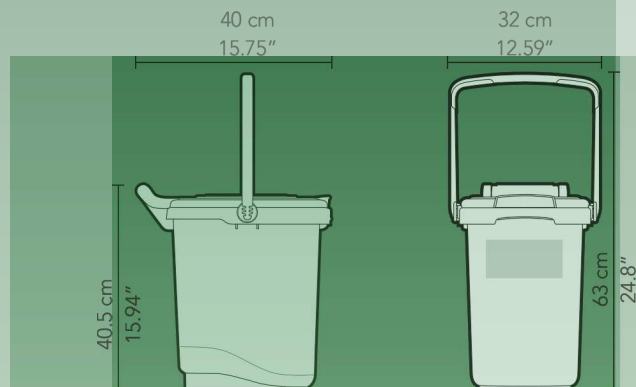

Large surface areas provide ample labeling opportunities for commercial or municipal branding and program-specific reminders for accepted materials.

The perfect companion to the EcoSafe® **Kitchen Caddy** and EcoSafe® **Compostable Bags & Liners**, EcoSafe® products work together as part of a proven successful organic waste diversion strategy.

**Three grip areas** for outstanding handling: lip, handle, and bottom.

**Right-sized** to maximize weekly or bi-weekly collection without over straining workers during manual collection.

Composed of polypropylene or high density polyethylene with the highest possible recycled content available on the market.

*Percentage of recycled content varies by color.*

Print area lid:  
11 x 12 cm  
4.33 x 4.72"

Print area body:  
14.8 x 10.5 cm  
5.82 x 4.13"

- strong single-piece handle
- ergonomic rear pivot handle with glove clearance
- pinless hinged **lock & seal lid**
- raised lid for rain run-off
- lid detaches on severe impact; easily reattaches
- **RFID ready** with incorporated nest area
- upper front shell grip for ergonomics
- large label areas for customization
- smooth, round-corner wipe-clean interior
- recessed, **textured base grip** for secure emptying